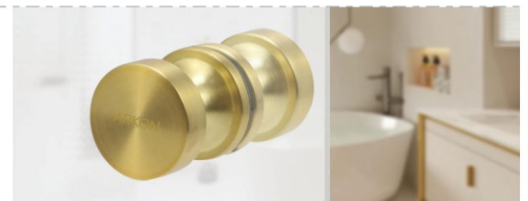

**ARK-DK-2 RG**  
Glass Door Knobs  
₹ 1087.00

**ARK-DK-3 B**  
Glass Door Knobs  
₹ 1116.00

**ARK-DK-3 G**  
Glass Door Knobs  
₹ 1087.00

**ARK-DK-3 RG**  
Glass Door Knobs  
₹ 1087.00

**ARKON**  
HARDWARE THAT DEFINES EXCELLENCE