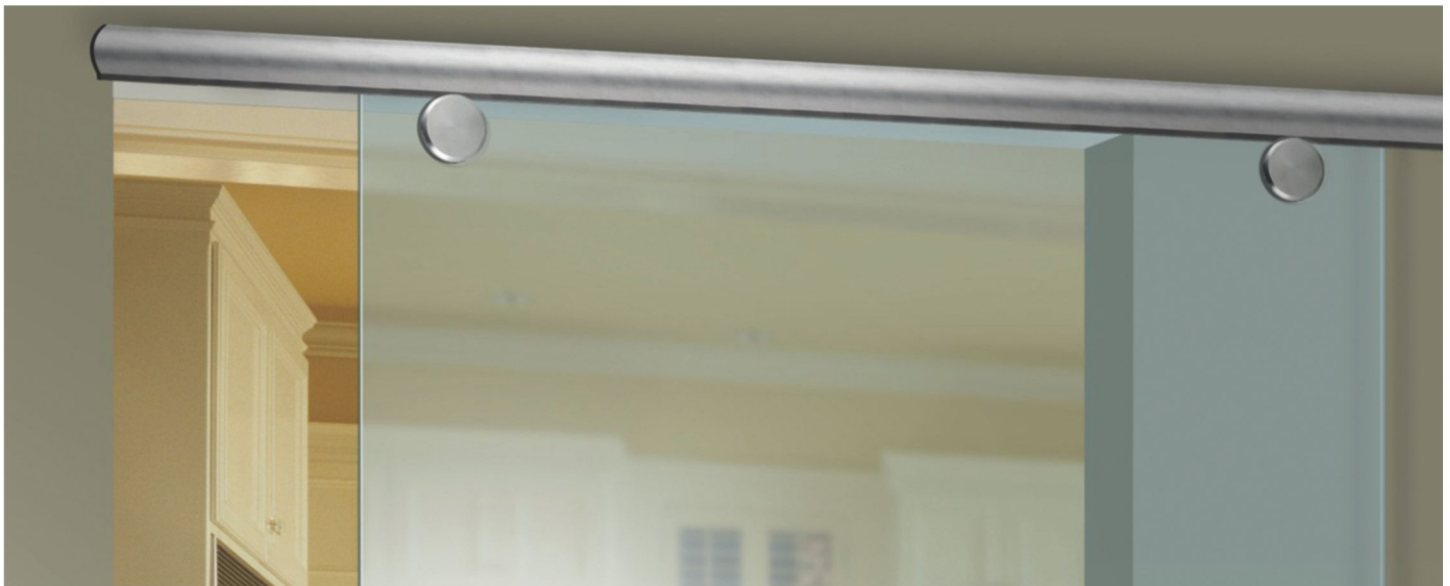

GLASS SLIDING FITTINGS