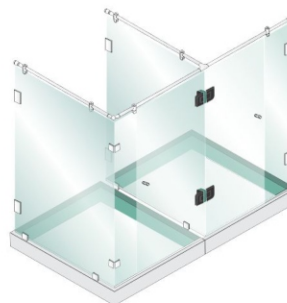

SHOWER KNIGHT HEAD ACCESSORIES (ROUND SERIES-19MM DIA)- PREMIUM SERIES