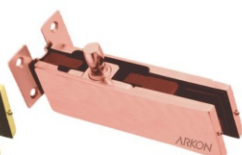

ARK-PF-104 RG
Wall Mounted Over
Panel Patch with Pivot
₹ 2002.00