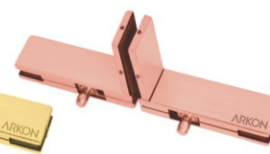

ARK-PF-108 G
Double Over Panel
Patch with Fin
₹ 8866.00

ARK-PF-108 RG
Double Over Panel
Patch with Fin
₹ 8866.00