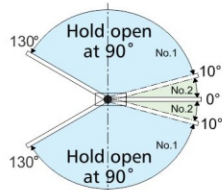

SOLID PATCH FITTINGS

Material : SS 304

ARK-PF-201
Bottom Patch
₹ 1869.00 (Matt)
₹ 2012.00 (Glossy)

ARK-PF-202
Top Patch
₹ 1869.00 (Matt)
₹ 2012.00 (Glossy)

ARK-PF-203
Bottom Patch Lock
₹ 3922.00 (Matt)
₹ 4053.00 (Glossy)

ARK-PF-204
Wall Mounted Over Panel Patch with Pivot
₹ 2300.00 (Matt)
₹ 2443.00 (Glossy)

ARK-PF-205
Over Panel Side Panel Patch Connector
₹ 2403.00 (Matt)
₹ 2484.00 (Glossy)

ARK-PF-206
Over Panel Side Panel Connecting Patch with Pivot
₹ 3892.00 (Matt)
₹ 4059.00 (Glossy)

ARK-PF-207
Over Panel Patch
₹ 2041.00 (Matt)
₹ 2185.00 (Glossy)