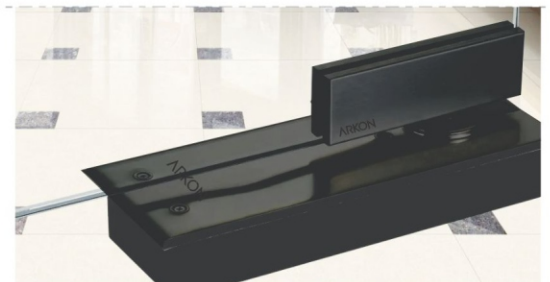

**ARK-FS-120 RG**  
Double Spring Floor Hinge  
₹ 7150.00

**ARK-FS-150 BM**  
Double Spring Floor Hinge  
₹ 8151.00

**ARK-FS-150 G**  
Double Spring Floor Hinge  
₹ 7865.00

**ARK-FS-150 RG**  
Double Spring Floor Hinge  
₹ 7865.00