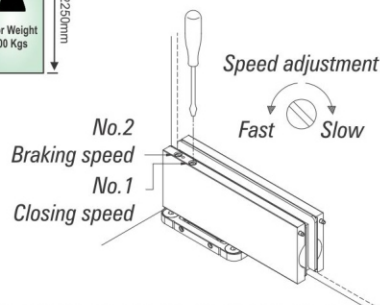

**ARK-FS-120**  
Double Spring Floor Hinge  
₹ 5077.00 (Matt)  
₹ 5720.00 (Glossy)

**ARK-FS-150**  
Double Spring Floor Hinge  
₹ 5863.00 (Matt)  
₹ 6435.00 (Glossy)

**HYDRAULIC PATCH**

**ARK-HPF-90**  
Hydraulic Floor Hinge  
₹ 11440.00 (Matt)  
₹ 12012.00 (Glossy)