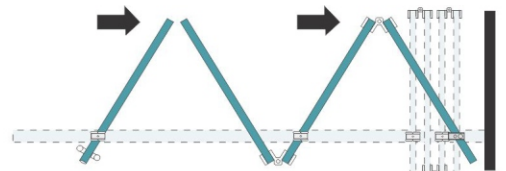

CURVED TRACK SLIDING DOOR SET

Features : Sliding Door Weight: 50kg Max.,
Sliding Door Size: 750x2000mm Max., Glass Thickness: 8 to 10mm

ARK-GSF-44 Complete Combo Set Without Pipe : 3432.00 (Matt)
ARK-GSF-44 Complete Combo Set Without Pipe : 4004.00 (Glossy)

SLIDING FOLDING SYSTEM

GLASS DOOR LOCKS

Material : Stainless Steel
Glass Thickness : 10mm-12mm