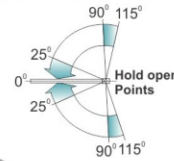

**ARK-PF-110**  
Top Pivot for Patch Fittings Doors

**FLOOR SPRING**

TESTED TO  
**5,00,000 CYCLES**

**ARK-FS-80**  
Single Spring Floor Hinge  
₹ 3075.00 (Matt)  
₹ 3575.00 (Glossy)

**ARK-FS-ACC**  
Top and Bottom Pivot  
for Aluminium/ Wooden Doors  
₹ 601.00